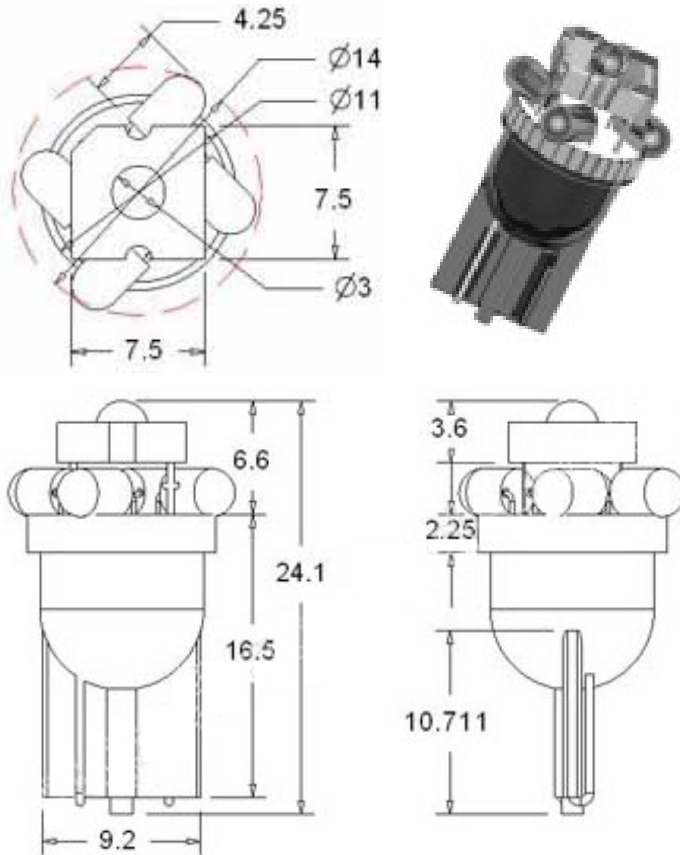

### T10 5LED Wedge Based LED BULB

## FEATURES:

- Long life LED-operating 50,000hrs
- Easy installation using existing socket
- Major power savings
- Voltage: 6VDC 12VDC 24VDC option
- Choice of 5 colors
- Lamp base: wedge base

## LED LAMP DATA

P/N	LED Color	Voltage	Intensity (lm)	Wavelength (nm)	Viewing Angle
T10-W5UEC	5 Ultra Red	6/12/24VDC	7.5	625	270°
T10-W5UYC	5 Ultra Yellow	6/12/24VDC	7.5	590	270°
T10-W5UBC	5 Ultra Blue	6/12/24VDC	6.0	470	270°
T10-W5UGC	5 Ultra Green	6/12/24VDC	11	520	270°
T10-W5UWC	5 Cool White	6/12/24VDC	10.5	5500k-7000k	270°