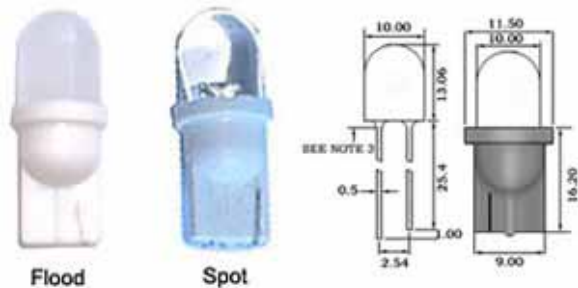

Product

T10 Wedge LED BULB

FEATURES:

- Long life LED-operating 50,000hrs
- Easy installation using existing socket
- Major power savings
- Voltage: 6VDC 12VDC option
- Choice of 5 colors
- Lamp base: wedge base

LED LAMP DATA

P/N	LED Color	Voltage	Intensity (lm)	Wavelength (nm)	Viewing Angle
T10-URC	Ultra Red/Clear	6VDC/12VDC	1.5	625	20°
T10-URW	Ultra Red/Diffused	6VDC/12VDC	1.5	625	60°
T10-UYC	Ultra Yellow/ Clear	6VDC/12VDC	1.5	590	20°
T10-UYW	Ultra Yellow/Diffused	6VDC/12VDC	1.5	590	60°
T10-UBC	Ultra Blue/Clear	6VDC/12VDC	1.2	470	20°
T10-UBW	Ultra Blue/Diffused	6VDC/12VDC	1.2	470	60°
T10-UGC	Ultra Green/Clear	6VDC/12VDC	2.2	520	20°
T10-UGW	Ultra Green/Diffused	6VDC/12VDC	2.2	520	60°
T10-UWC	Cool White/Clear	6VDC/12VDC	2.1	5500k-7000k	20°
T10-UWW	Cool White/Diffused	6VDC/12VDC	2.1	5500k-7000k	60°