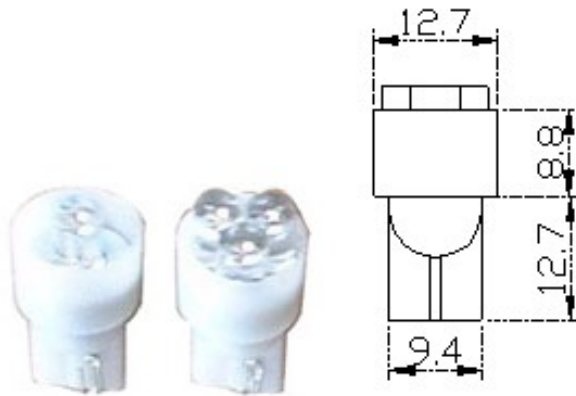

Product

T10 BP Wedge Based LED BULB

One or Three 5mm Flat Top LEDs

FEATURES:

- Long life LED-operating 50,000hrs
- Easy installation using existing socket
- Major power savings
- Voltage: 6VDC 12VDC 24VDC option
- Choice of 5 colors
- Lamp base: wedge base

LED LAMP DATA

P/N	LED Color	Voltage	Intensity (lm)	Wavelength (nm)	Viewing Angle
T10-BP-W-L1FUEC	1 Ultra Red	6/12/24VDC	1.5	625	120°
T10-BP-W-L3FUEC	3 Ultra Red	6/12/24VDC	4.5	625	120°
T10-BP-W-L1FUYC	1 Ultra Yellow	6/12/24VDC	1.5	590	120°
T10-BP-W-L3FUYC	3 Ultra Yellow	6/12/24VDC	4.5	590	120°
T10-BP-W-L1FUBC	1 Ultra Blue	6/12/24VDC	1.2	470	120°
T10-BP-W-L3FUBC	3 Ultra Blue	6/12/24VDC	3.6	470	120°
T10-BP-W-L1FUGC	1 Ultra Green	6/12/24VDC	2.2	520	120°
T10-BP-W-L3FUGC	3 Ultra Green	6/12/24VDC	6.6	520	120°
T10-BP-W-L1FUWC	1 Cool White	6/12/24VDC	2.1	5500k-7000k	120°
T10-BP-W-L3FUWC	3 Cool White	6/12/24VDC	6.3	5500k-7000k	120°