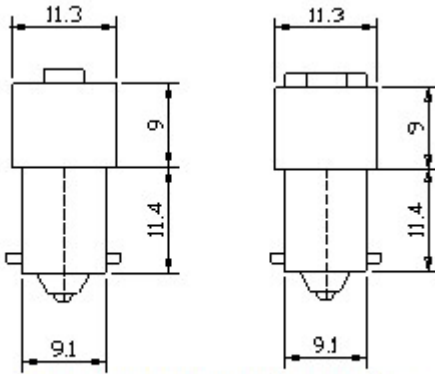

Product

T10 BP BA9S Based LED BULB

One or Three 5mm Flat Top LEDs

FEATURES:

- Long life LED-operating 50,000hrs
- Easy installation using existing socket
- Major power savings
- Voltage: 6VDC 12VDC 24VDC option
- Choice of 5 colors
- Lamp base: BA9S

LED LAMP DATA

P/N	LED Color	Voltage	Intensity (lm)	Wavelength (nm)	Viewing Angle
T10-BP-BA9S-L1FUEC	1 Ultra Red	6/12/24VDC	1.5	625	120°
T10-BP-BA9S-L3FUEC	3 Ultra Red	6/12/24VDC	4.5	625	120°
T10-BP-BA9S-L1FUYC	1 Ultra Yellow	6/12/24VDC	1.5	590	120°
T10-BP-BA9S-L3FUYC	3 Ultra Yellow	6/12/24VDC	4.5	590	120°
T10-BP-BA9S-L1FUBC	1 Ultra Blue	6/12/24VDC	1.2	470	120°
T10-BP-BA9S-L3FUBC	3 Ultra Blue	6/12/24VDC	3.6	470	120°
T10-BP-BA9S-L1FUGC	1 Ultra Green	6/12/24VDC	2.2	520	120°
T10-BP-BA9S-L3FUGC	3 Ultra Green	6/12/24VDC	6.6	520	120°
T10-BP-BA9S-L1FUWC	1 Cool White	6/12/24VDC	2.1	5500k-7000k	120°
T10-BP-BA9S-L3FUWC	3 Cool White	6/12/24VDC	6.3	5500k-7000k	120°