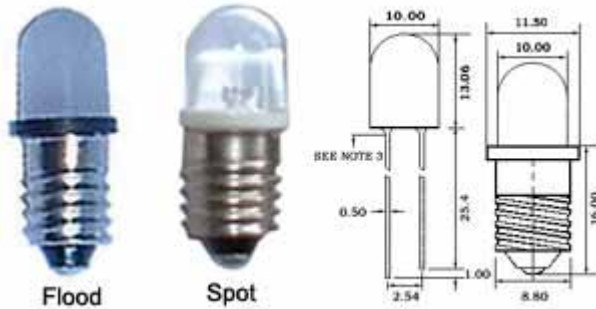

Product

E10 Based LED bulb

FEATURES:

- Long life LED-operating 50,000hrs
- Easy installation using existing socket
- Major power savings
- Voltage: 6VDC 12VDC option
- Choice of 5 colors
- Lamp base: E10

LED LAMP DATA

P/N	LED Color	Voltage	Intensity (lm)	Wavelength (nm)	Viewing Angle
GNL-T10/E10-URC	Ultra Red/Clear	6VDC/12VDC	1.5	625	20°
GNL-T10/E10-URW	Ultra Red/Diffused	6VDC/12VDC	1.5	625	60°
GNL-T10/E10-UYC	Ultra Yellow/Clear	6VDC/12VDC	1.5	590	20°
GNL-T10/E10-UYW	Ultra Yellow/Diffused	6VDC/12VDC	1.5	590	60°
GNL-T10/E10-UBC	Ultra Blue/Clear	6VDC/12VDC	1.2	470	20°
GNL-T10/E10-UBW	Ultra Blue/Diffused	6VDC/12VDC	1.2	470	60°
GNL-T10/E10-UGC	Ultra Green/Clear	6VDC/12VDC	2.2	520	20°
GNL-T10/E10-UGW	Ultra Green/Diffused	6VDC/12VDC	2.2	520	60°
GNL-T10/E10-UWC	Cool White/Clear	6VDC/12VDC	2.1	5500k-7000k	20°
GNL-T10/E10-UWW	Cool White/Diffused	6VDC/12VDC	2.1	5500k-7000k	60°